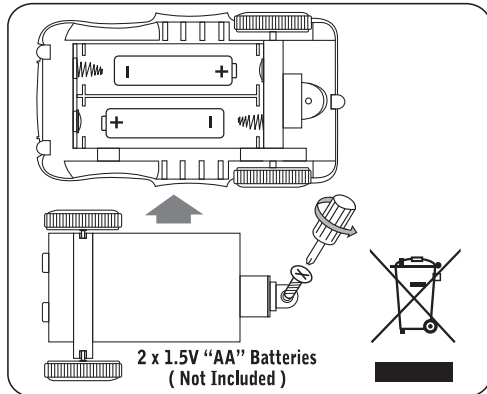

USA Toyz

SNAP N' GLOW TRAX LIGHT SPEEDWAY SET

Questions or Comments? Email us at support@usatoyz.com.

Battery Installation

Turning On/Off LED Car

Track Connection

Bridge Build

Build Ideas